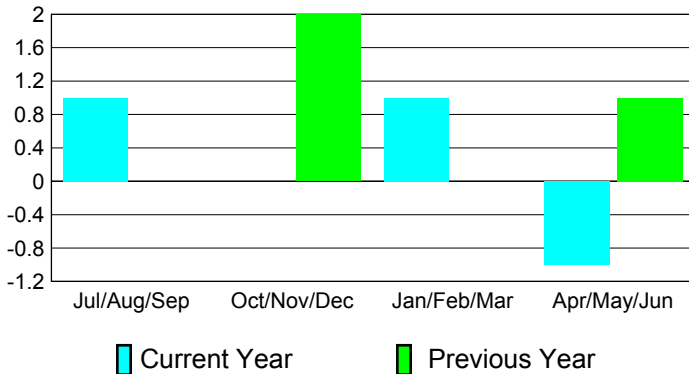

2010-2011 GMT Reports for District (or Undistricted) District 108 YB

GMT: Federico STEINHAUS

Location: ITALY

GMT CA: 4

CLUBS

Club Results
2010-2011

Clubs
2009-2010

Month	New Club Goal	Actual New Clubs	Actual Dropped Clubs	Gain/Loss of Clubs	Gain/Loss of Clubs
Jul/Aug/Sep	0	1	0	1	0
Oct/Nov/Dec	0	0	0	0	2
Jan/Feb/Mar	1	1	0	1	0
Apr/May/Jun	0	0	-1	-1	1
Totals	1	2	-1	1	3

Club Results 2010-2011

Goal, New, Dropped, Gain/Loss

Comparison of Club Gain/Loss

Current Year Compared to the Previous Year

YTD Status Quo Clubs 2010-2011

Status Quo Clubs Compared to Status Quo Members

MEMBERSHIP