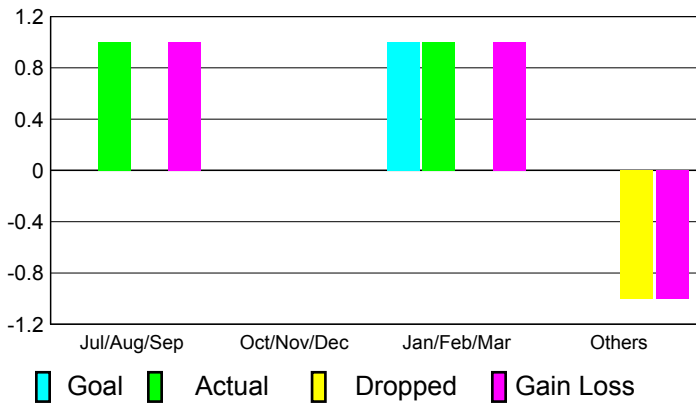

2010-2011 GMT Reports for District (or Undistricted) District 108 YB

GMT: Federico STEINHAUS

Location: ITALY

GMT CA: 4

CLUBS

Club Results
2010-2011

Clubs
2009-2010

Month	New Club Goal	Actual New Clubs	Actual Dropped Clubs	Gain/Loss of Clubs	Gain/Loss of Clubs
Jul/Aug/Sep	0	1	0	1	0
Oct/Nov/Dec	0	0	0	0	2
Jan/Feb/Mar	1	1	0	1	0
Apr/May/Jun	0	0	-1	-1	1
Totals	1	2	-1	1	3

Club Results 2010-2011

Goal, New, Dropped, Gain/Loss

Comparison of Club Gain/Loss

Current Year Compared to the Previous Year

YTD Status Quo Clubs 2010-2011

Status Quo Clubs Compared to Status Quo Members

MEMBERSHIP

Membership Results
2010-2011

Membership
2009-2010

Month	Net Memb Goal	Actual New Memb	Actual Dropped Memb	Gain/Loss of Memb	Gain/Loss of Memb
Jul/Aug/Sep	-10	114	-102	12	-36
Oct/Nov/Dec	0	83	-178	-95	28
Jan/Feb/Mar	25	100	-88	12	-3
Apr/May/Jun	30	94	-212	-118	-38
Totals	45	391	-580	-189	-49