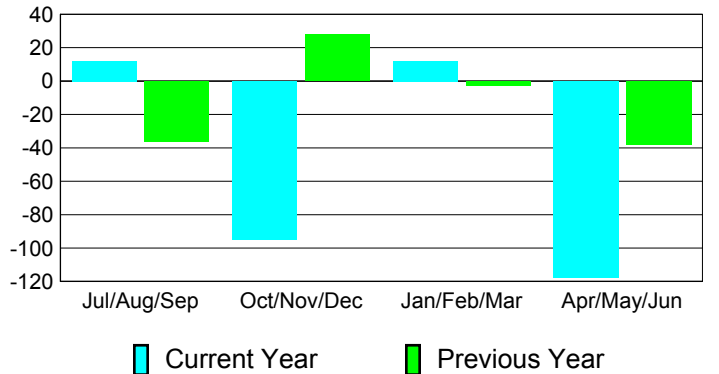

Membership Results
2010-2011

Membership
2009-2010

Month	Net Memb Goal	Actual New Memb	Actual Dropped Memb	Gain/Loss of Memb	Gain/Loss of Memb
Jul/Aug/Sep	-10	114	-102	12	-36
Oct/Nov/Dec	0	83	-178	-95	28
Jan/Feb/Mar	25	100	-88	12	-3
Apr/May/Jun	30	94	-212	-118	-38
Totals	45	391	-580	-189	-49

Membership Results 2010-2011

Goal, New, Dropped, Gain/Loss

Comparison of Membership Gain/Loss

Current Year Compared to the Previous Year

Gender Comparison 2010-2011

Jul/Aug/Sep

Oct/Nov/Dec

Jan/Feb/Mar